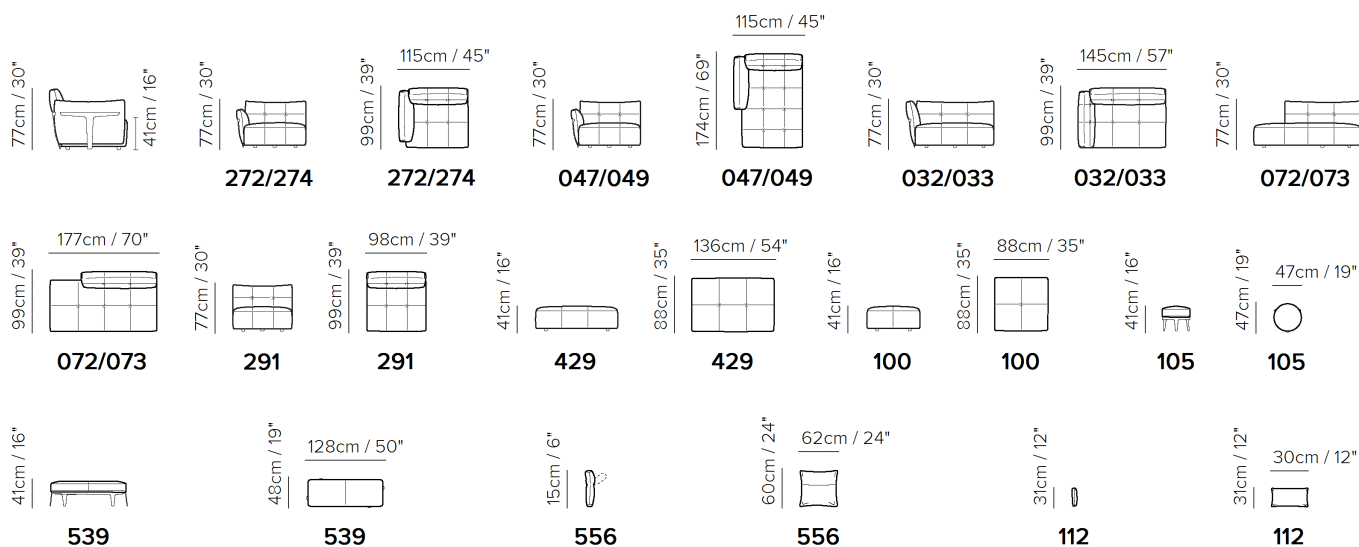

SCHEMATICS

COMPOSITION EXAMPLES