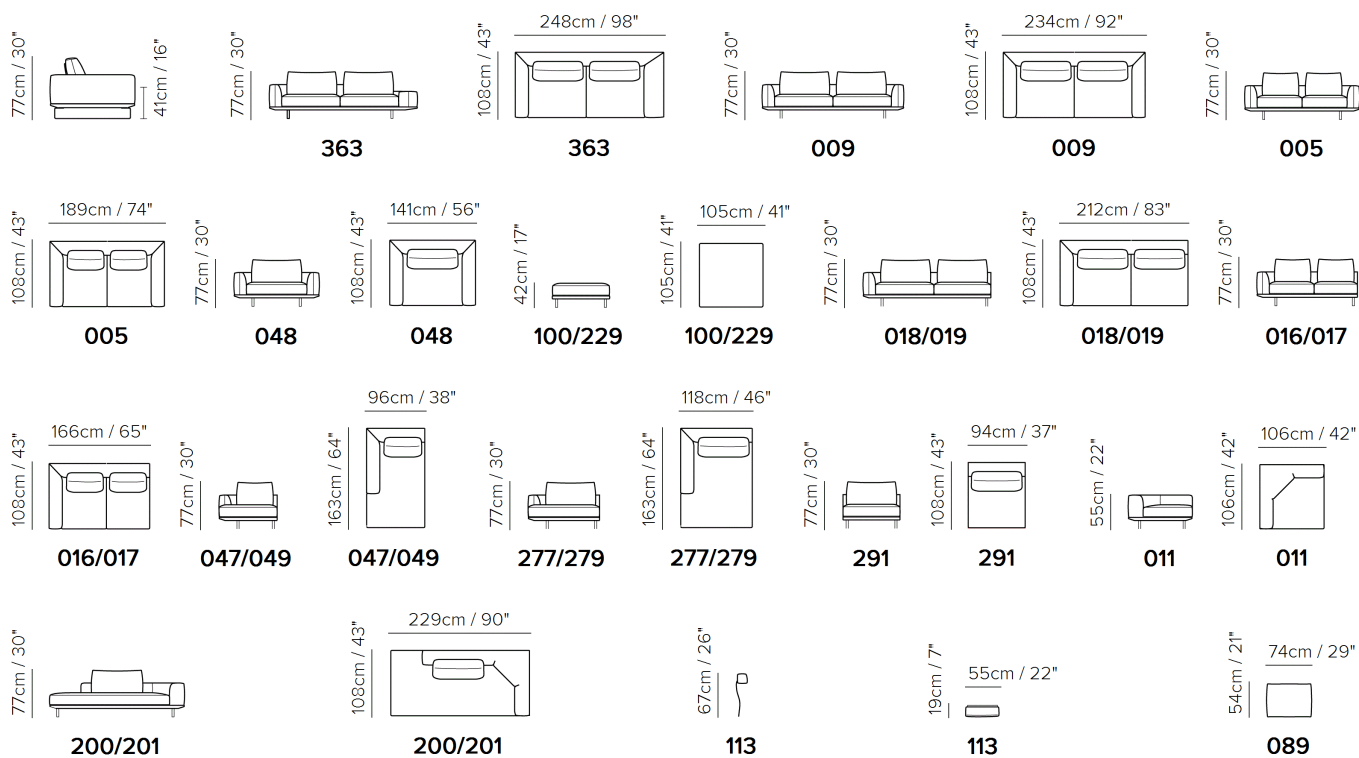

SCHEMATICS

COMPOSITION EXAMPLES