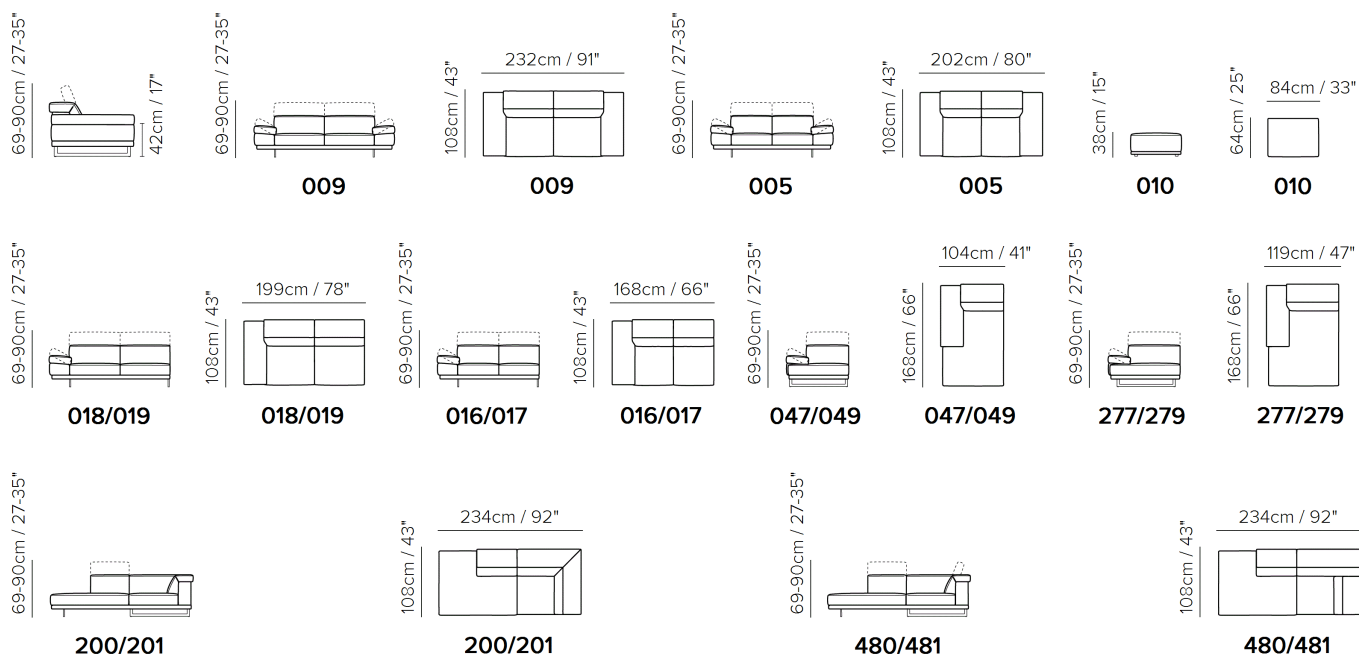

SCHEMATICS

COMPOSITION EXAMPLES