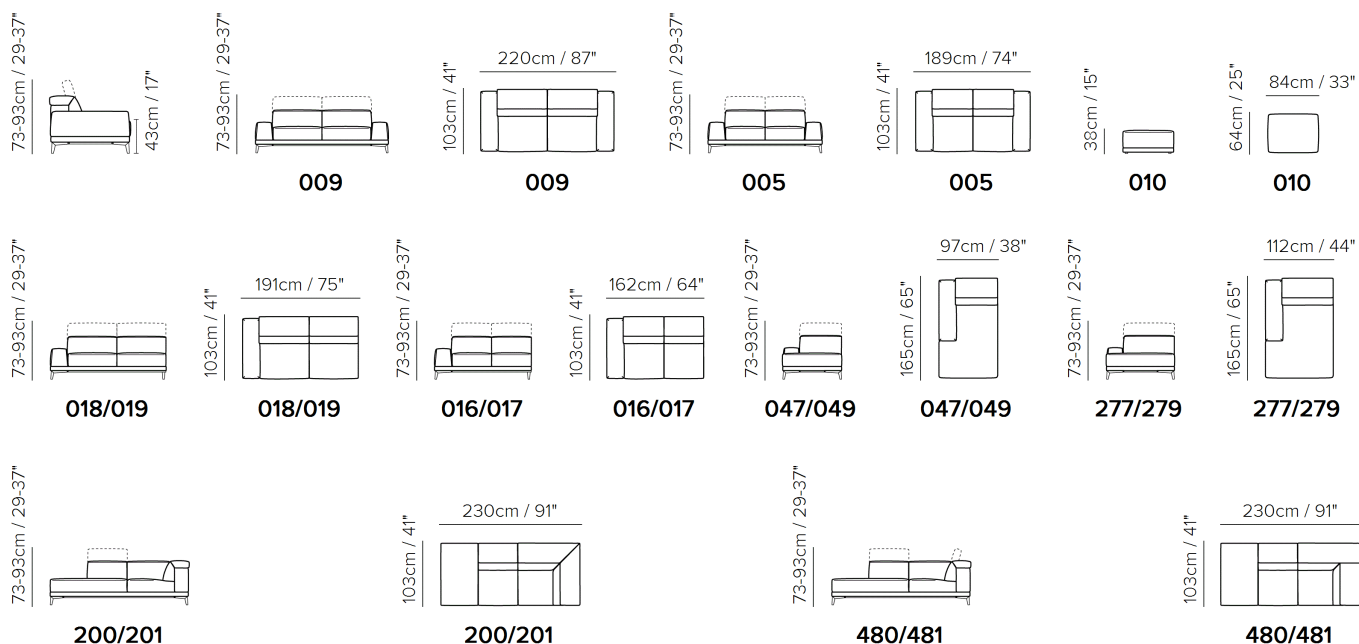

SCHEMATICS

COMPOSITION EXAMPLES